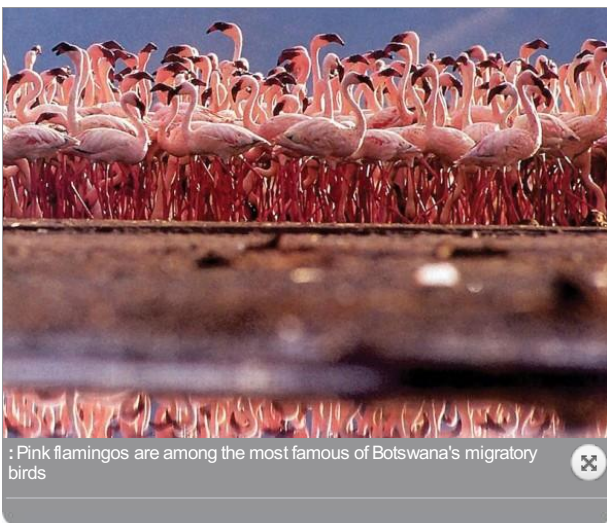

New Jersey Conservatives: Should GOP Convention Delegates Dump Donald Trump?

Vote Now!

Mmegi > News > BirdLife Botswana marks World Migratory Bird Day

BirdLife Botswana marks World Migratory Bird Day

BirdLife Botswana will mark the 2016 World Migratory Bird Day on May 14 from 0845hrs to 1300hrs in Sowa Town. World Migratory Bird Day is a global awareness-raising campaign day, highlighting the need for the protection of migratory birds and their habitats.

By **CORRESPONDENT**

Tue 26 Apr 2016, 15:04 pm (GMT +2)

Like 14 Tweet 0 Comments Email Share

: Pink flamingos are among the most famous of Botswana's migratory birds

Initiation of this day was influenced by migratory birds receiving negative media coverage as a result of the false belief that they were the main cause for the spread of bird flu. It is celebrated at the end of summer (April to May) every year when birds start to migrate to Europe as well as Central and North Africa.